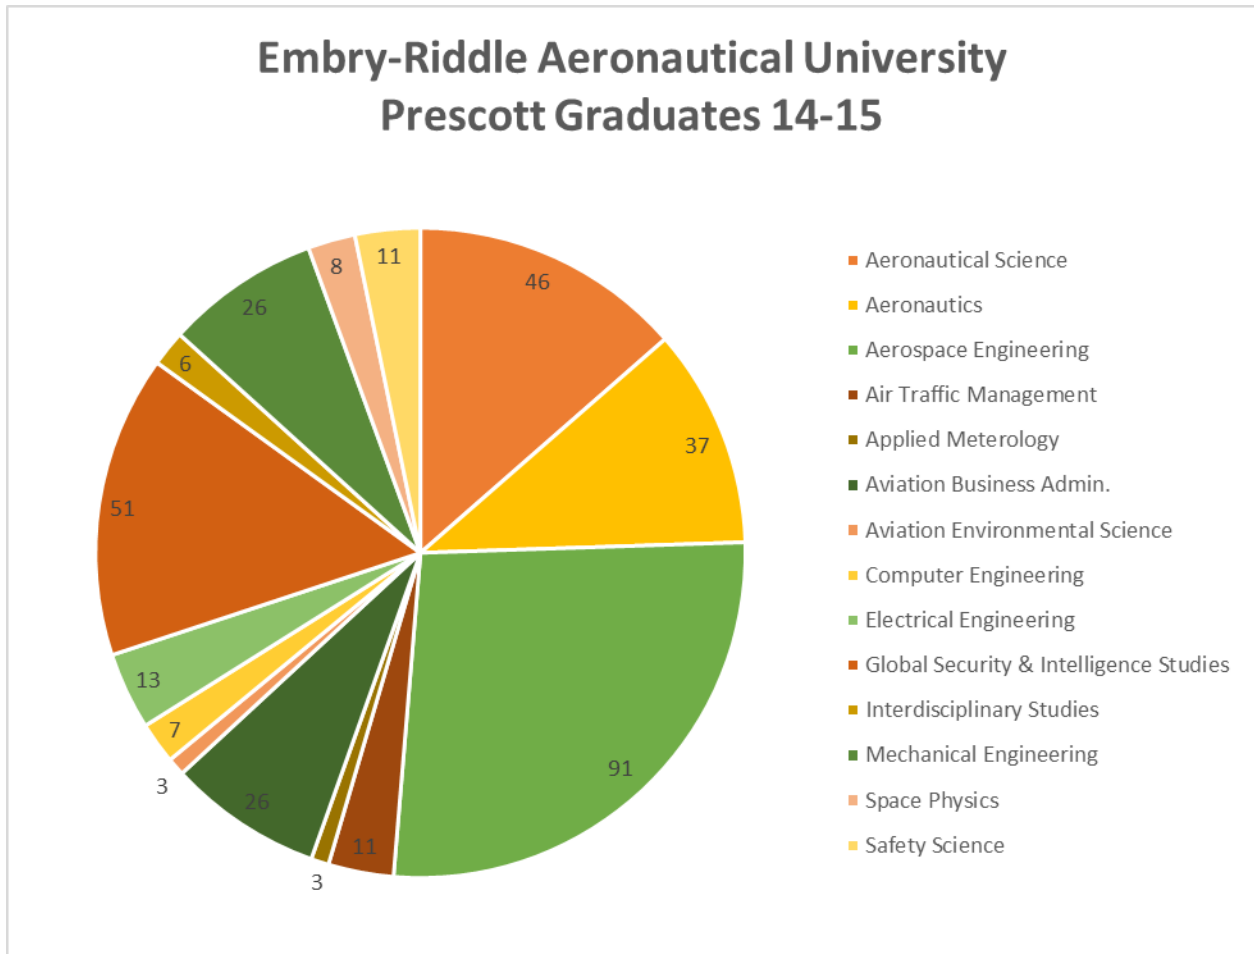

# Annual Labor Force Graduation Rates

A Report by the YC Regional Economic Development Center

YAVAPAI COLLEGE  
**YREDC**  
REGIONAL ECONOMIC  
DEVELOPMENT CENTER

## 2015 Labor Force Graphics

### NAU Yavapai Graduates 14-15